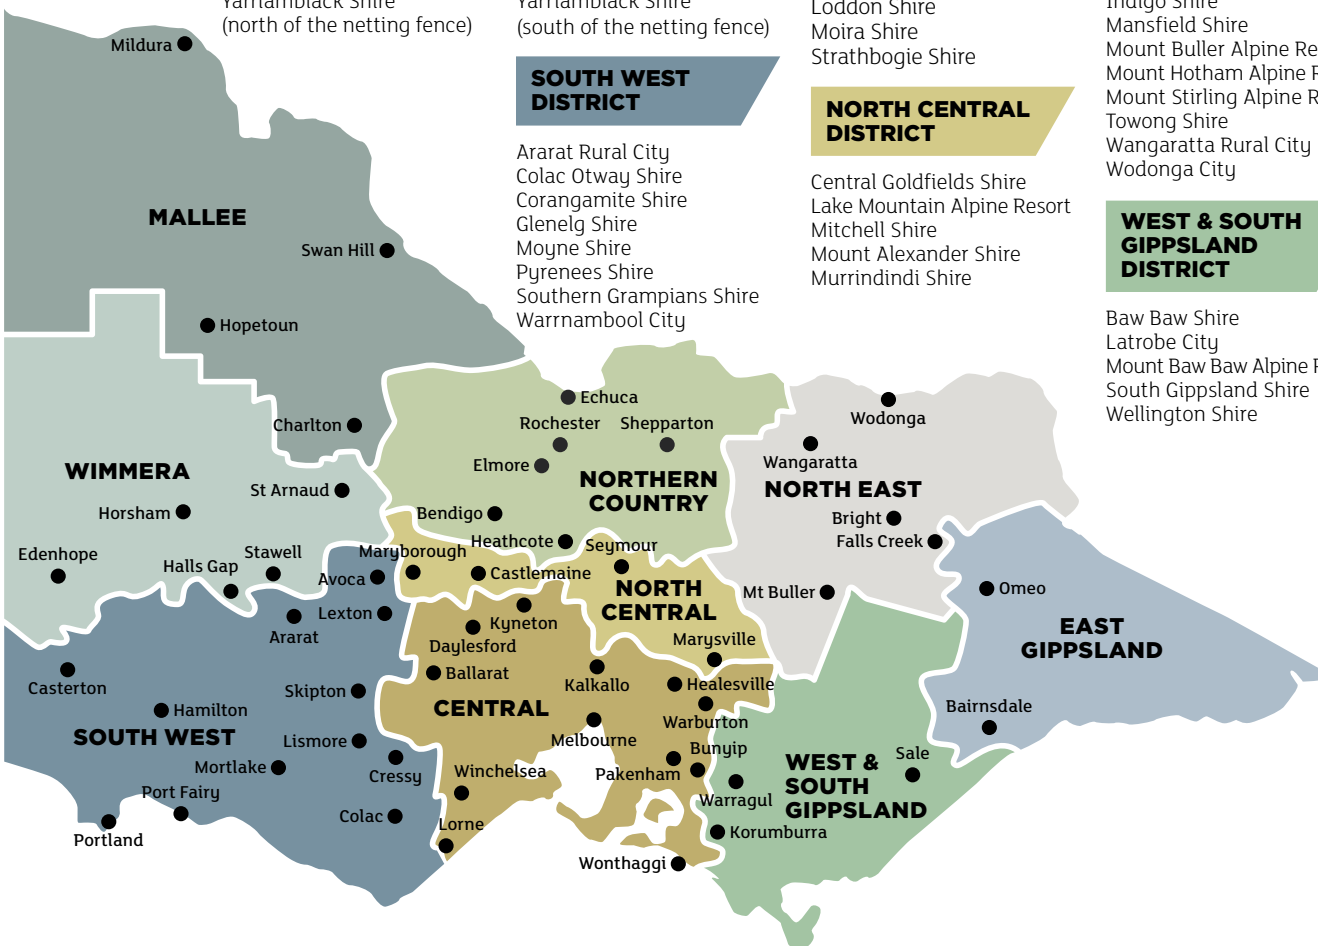

NORTH EAST DISTRICT

Alpine Shire
Benalla Rural City
Falls Creek Alpine Resort
Indigo Shire
Mansfield Shire
Mount Buller Alpine Resort
Mount Hotham Alpine Resort
Mount Stirling Alpine Resort
Towong Shire
Wangaratta Rural City
Wodonga City

EAST GIPPSLAND DISTRICT

East Gippsland Shire

CENTRAL DISTRICT

Ballarat City
Banyule City
Bass Coast Shire
Bayside City
Boroondara City
Brimbank City
Cardinia Shire
Casey City
Darebin City
Frankston City
French Island
Glen Eira City
Golden Plains
Greater Dandenong City
Greater Geelong City
Hepburn Shire
Hobsons Bay City
Hume City
Kingston City
Knox City
Macedon Ranges Shire
Manningham City
Maribyrnong City
Maroondah City
Melbourne City
Melton Shire
Monash City
Moonee Valley City
Moorabool Shire
Moreland City
Mornington Peninsula Shire
Nillumbik Shire
Port Phillip City
Queenscliffe Borough
Stonnington City
Surf Coast Shire
Whitehorse City
Whittlesea City
Wyndham City
Yarra City
Yarra Ranges Shire

SOUTH WEST DISTRICT

Ararat Rural City
Colac Otway Shire
Corangamite Shire
Glenelg Shire
Moynes Shire
Pyrenees Shire
Southern Grampians Shire
Warrnambool City

NORTH CENTRAL DISTRICT

Central Goldfields Shire
Lake Mountain Alpine Resort
Mitchell Shire
Mount Alexander Shire
Murrindindi Shire

WEST & SOUTH GIPPSLAND DISTRICT

Baw Baw Shire
Latrobe City
Mount Baw Baw Alpine Resort
South Gippsland Shire
Wellington Shire

TOTAL FIRE BANS

Total Fire Bans are declared by CFA on days when fires are likely to spread rapidly and be difficult to control.

On days of Total Fire Ban there are legal restrictions in force to reduce the likelihood of fires starting.

Victoria is divided into nine Total Fire Ban districts.

Total Fire Bans are declared by district and you must know which district you live in. A list of municipalities that are located in each of the districts is shown in the coloured boxes.

For more information on Total Fire Bans and Fire Restrictions please call the Victorian Bushfire Information Line (VBIL) on **1800 240 667** or via National Relay Service on **1800 555 677** or visit cfa.vic.gov.au

For more information please visit the CFA website at cfa.vic.gov.au or phone the Victorian Bushfire Information Line on 1800 240 667 or via National Relay Service on 1800 555 677

PREPARE. ACT. SURVIVE.
FireReady